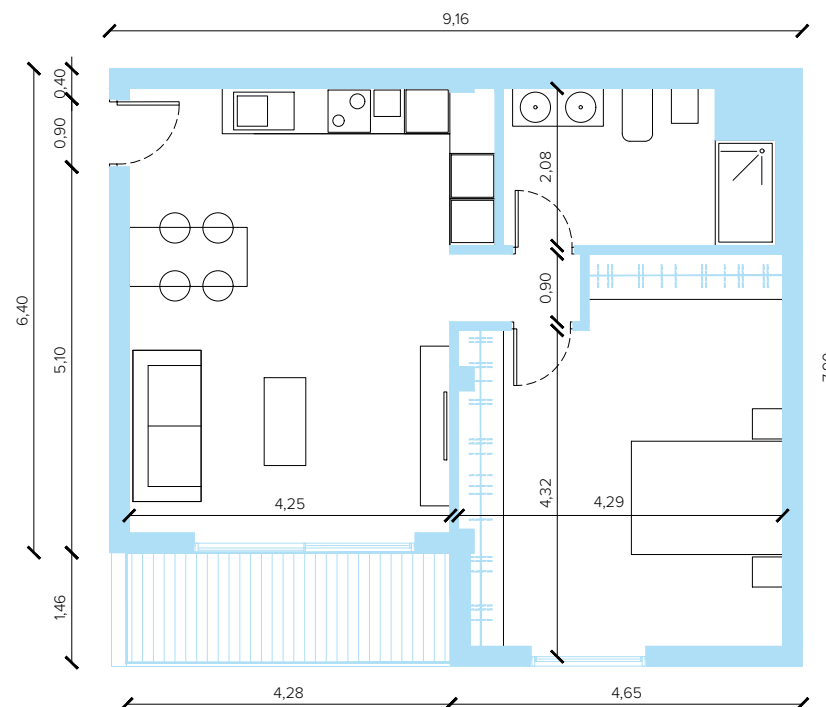

Apartment K.01

No. of Rooms: 2
Surface: 55.77 m²
Floor: 5
Terrace: 6.23 m²

Additional information

Garden: no
Swimming pool: common
No. of bedrooms: 1

Building 4

actual view

Apartment K.01

Window orientation
south - east

Window view
valley and marina

Parking space
optional