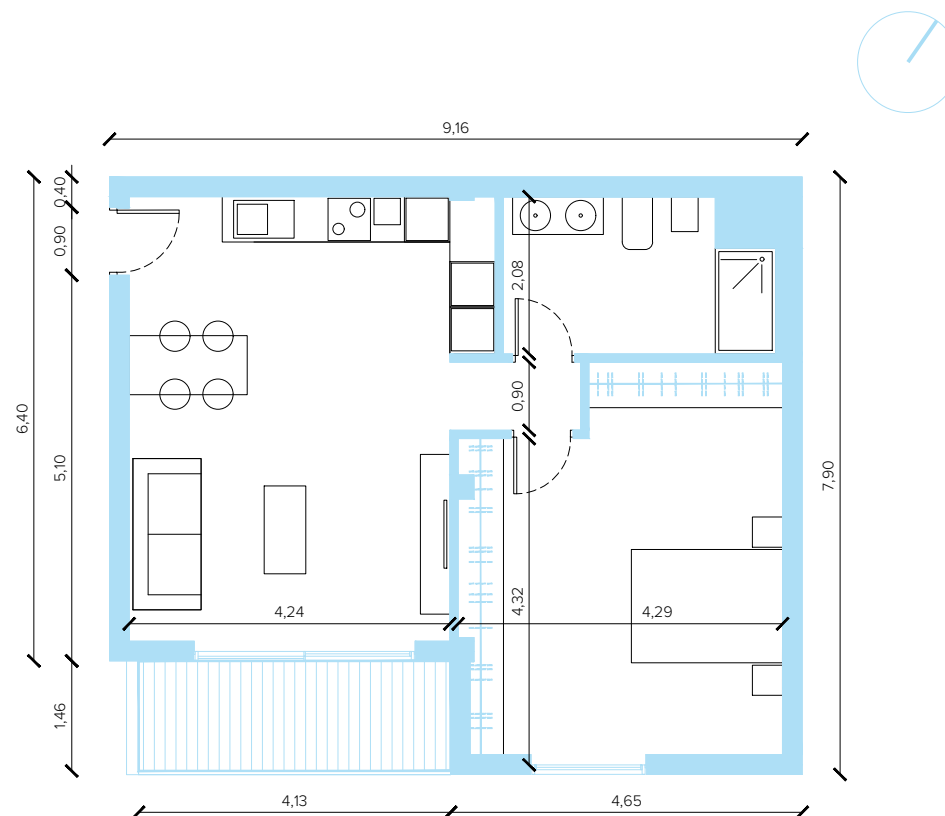

Apartment K.00

No. of Rooms: 2
Surface: 55.77 m²
Floor: 6
Terrace: 5.99 m²

Additional information

Garden: no
Swimming pool: common
No. of bedrooms: 1

Building 4

actual view

Apartment K.00

Window orientation
south - east

Window view
valley and marina

Parking space
optional