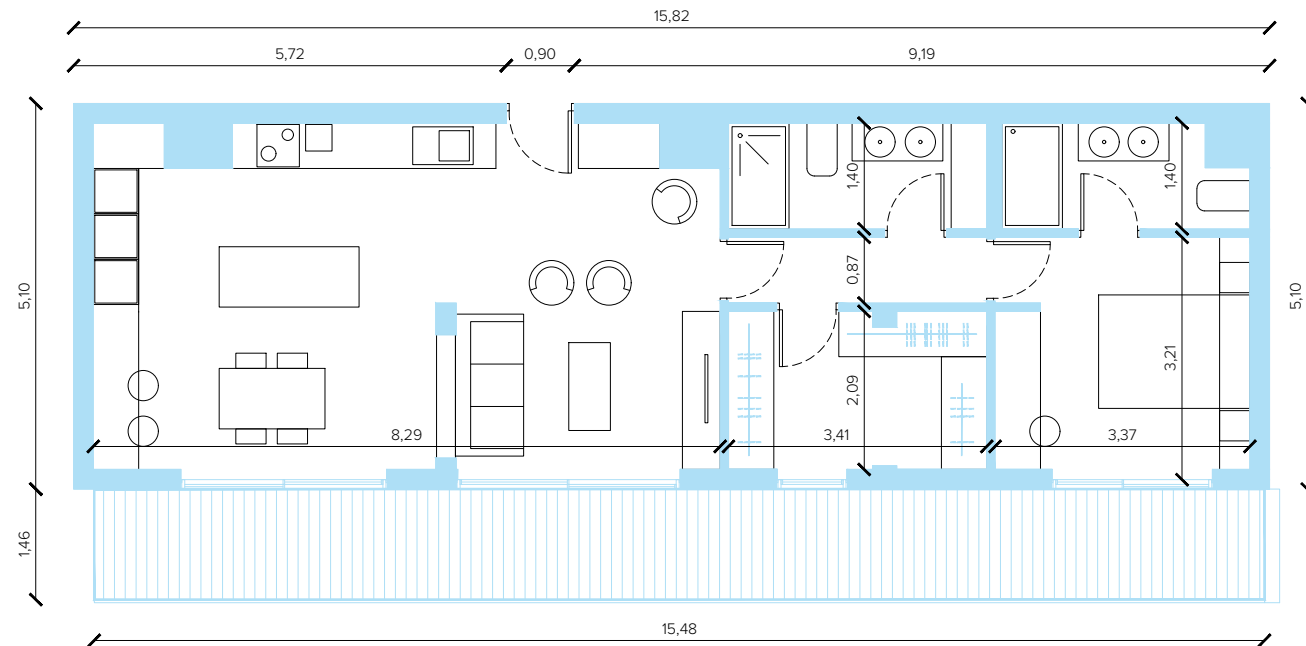

Apartment J.00

No. of Rooms: 3
Surface: 67.90m²
Floor: 6
Terrace: 22.47 m²

Additional information

Garden: no
Swimming pool: common
No. of bedrooms: 2

Building 4

Apartment J.00

Window orientation
south - east

Window view
valley and marina

Parking space
optional

actual view