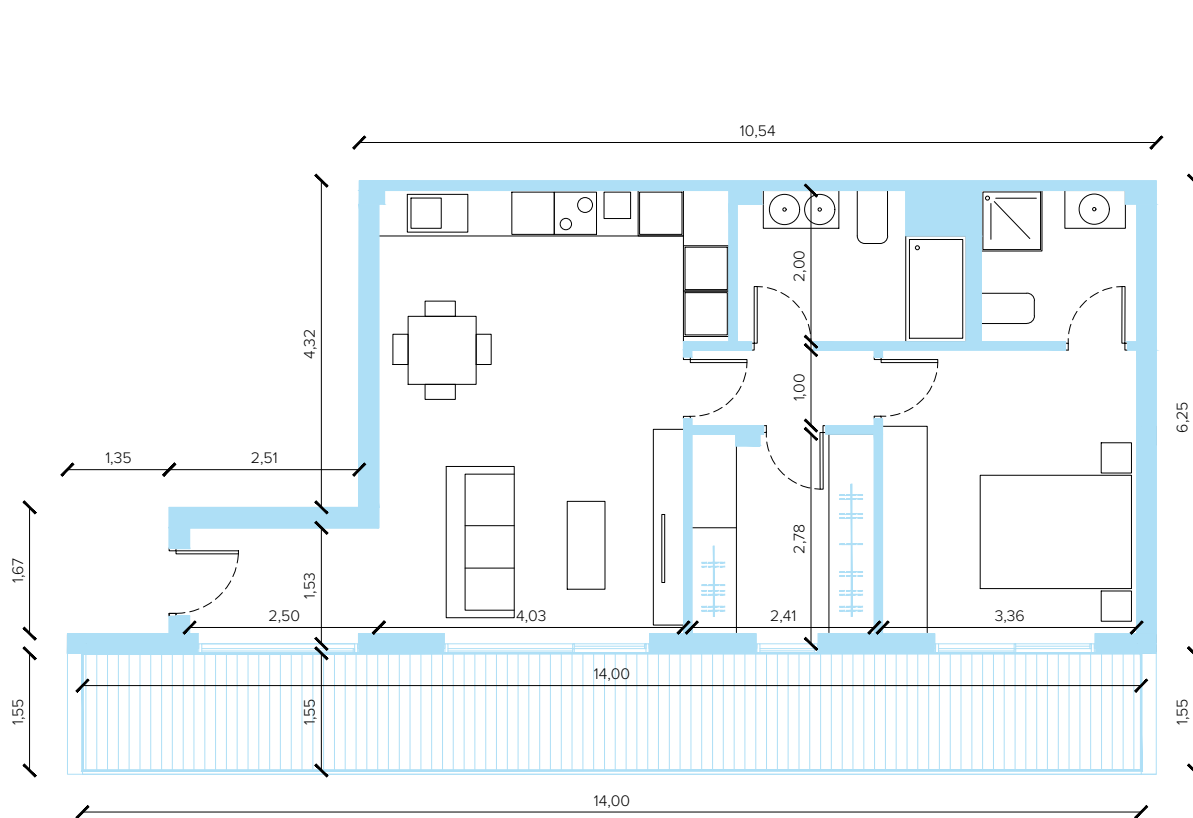

Apartment H.01

No. of Rooms: 3
Surface: 60.90 m²
Floor: 1
Terrace: 21.70 m²

Additional information

Garden: no
Swimming pool: common
No. of bedrooms: 2

Building 1

actual view

Apartment H.01

Window orientation
south

Window view
marina

Parking space
optional