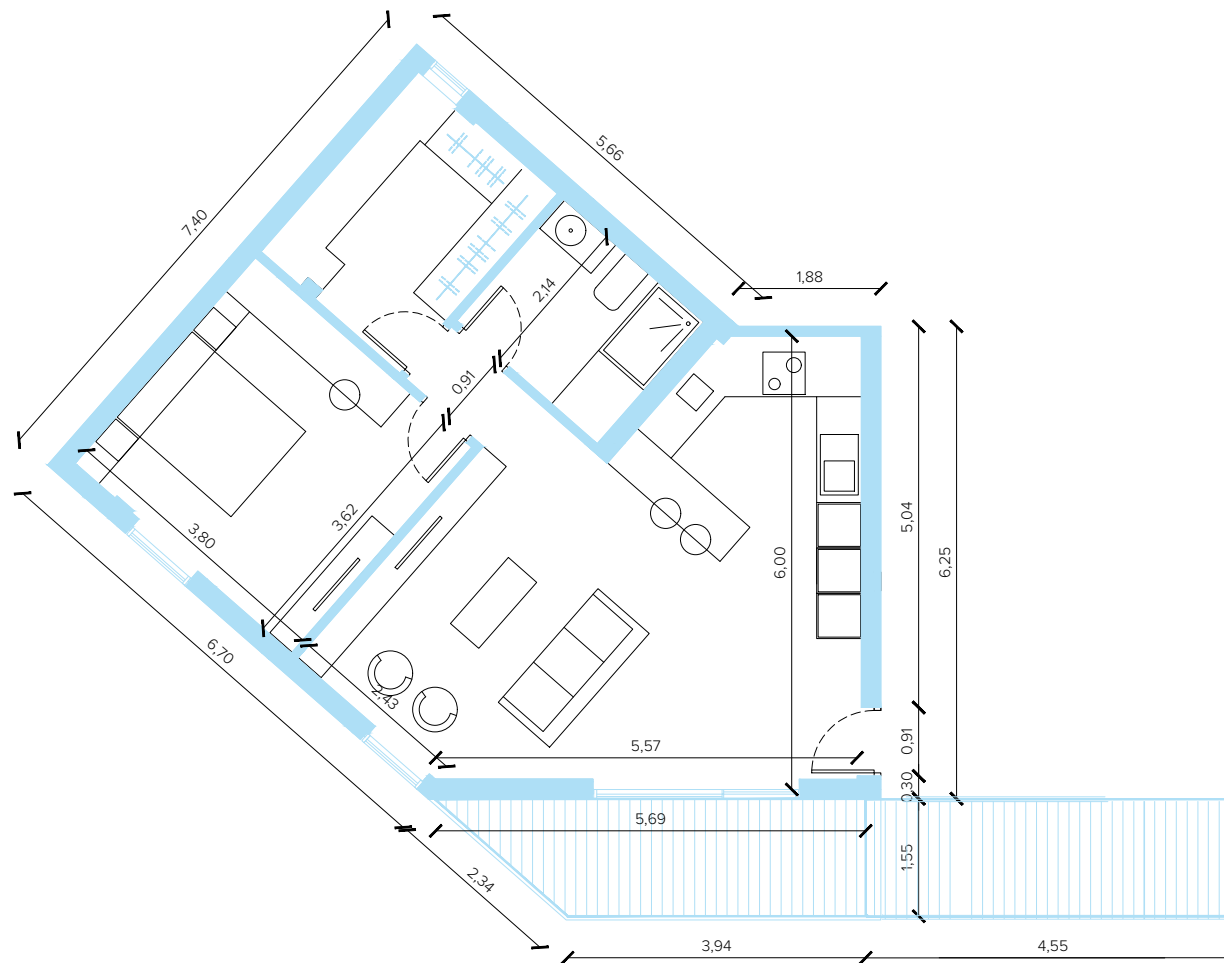

# Apartment G.01

**No. of Rooms:** 3  
**Surface:** 60.95 m<sup>2</sup>  
**Floor:** 1  
**Terrace:** 14.75m<sup>2</sup>

## Additional information

**Garden:** no  
**Swimming pool:** common  
**No. of bedrooms:** 2

## Option 1 - no additional terrace included

Building 1

**Option 1 - no additional terrace included**

## **Apartment G.01**

**Window orientation**  
south

**Window view**  
beach

**Parking space**  
optional

**expected view 1**