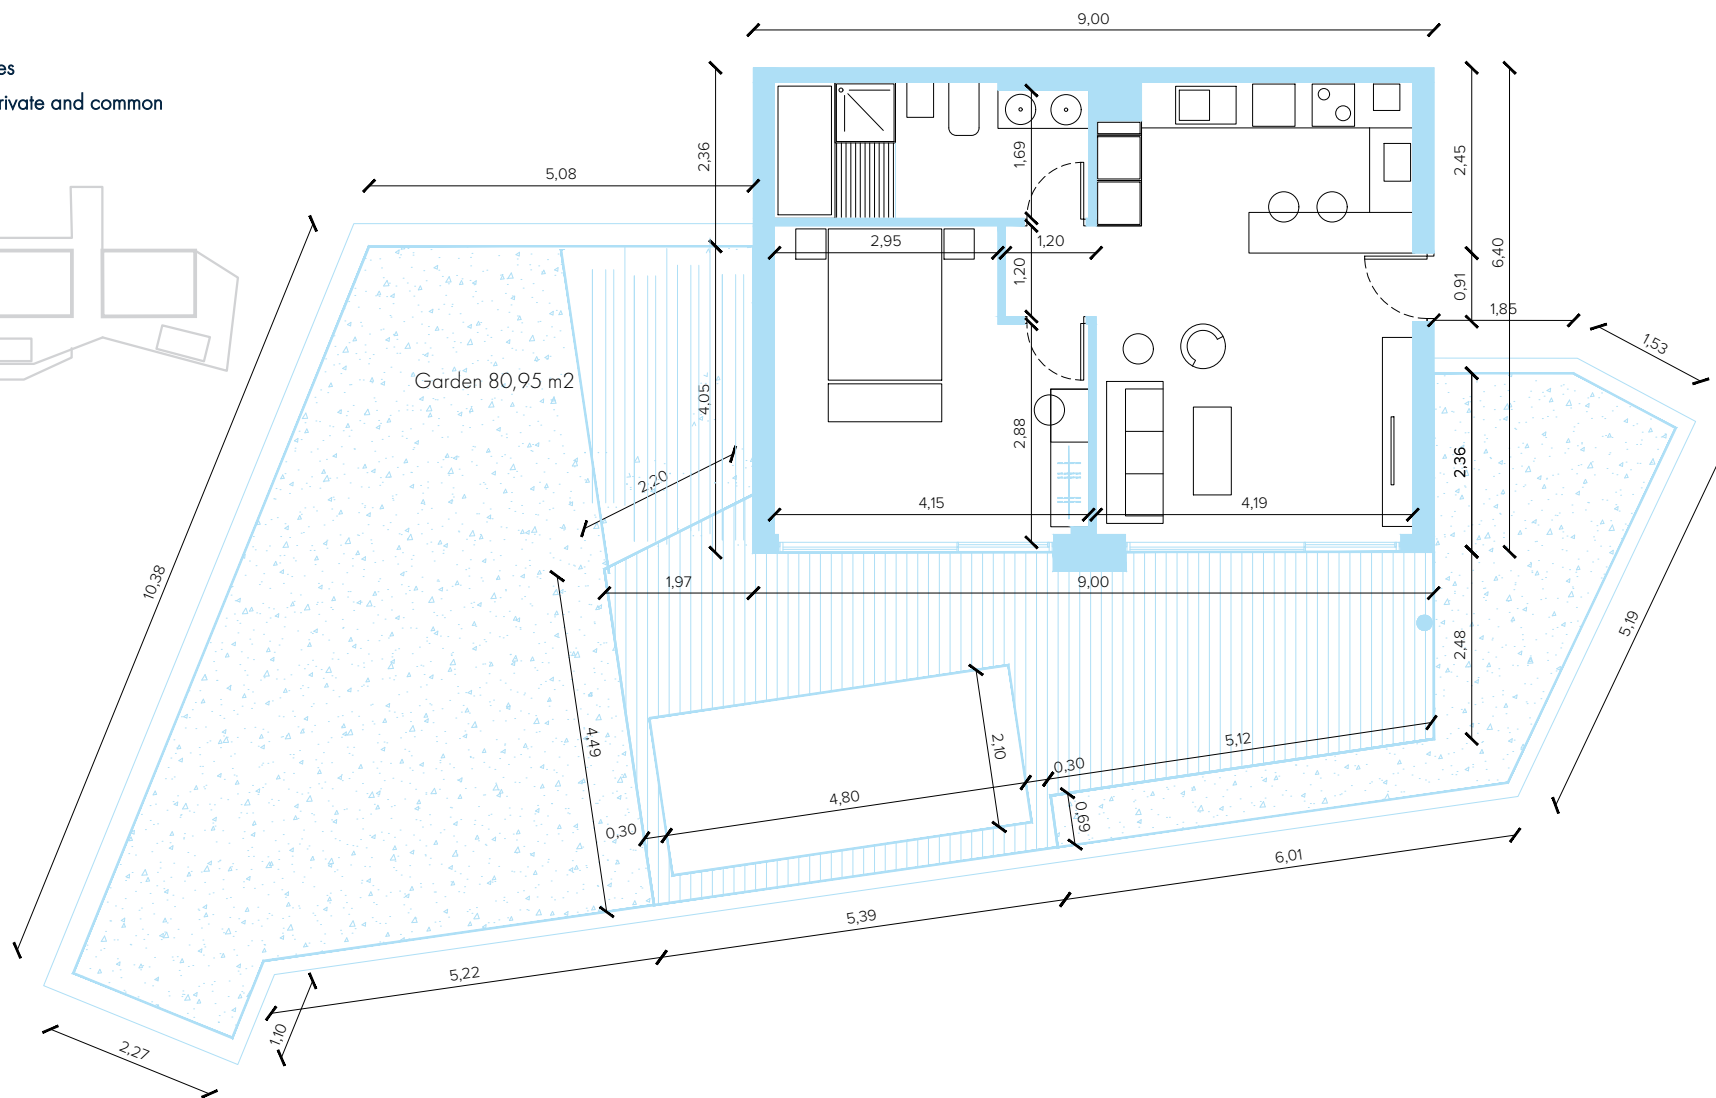

Apartment A.04

No. of Rooms: 2
Surface: 50.01 m²
Floor: 2
Terrace: 53.52 m² (including swimming pool)

Additional information

Garden: yes
Swimming pool: private and common
No. of bedrooms: 1

actual view

Apartment A.04

Window orientation
south

Window view
beach and marina

Parking space
optional