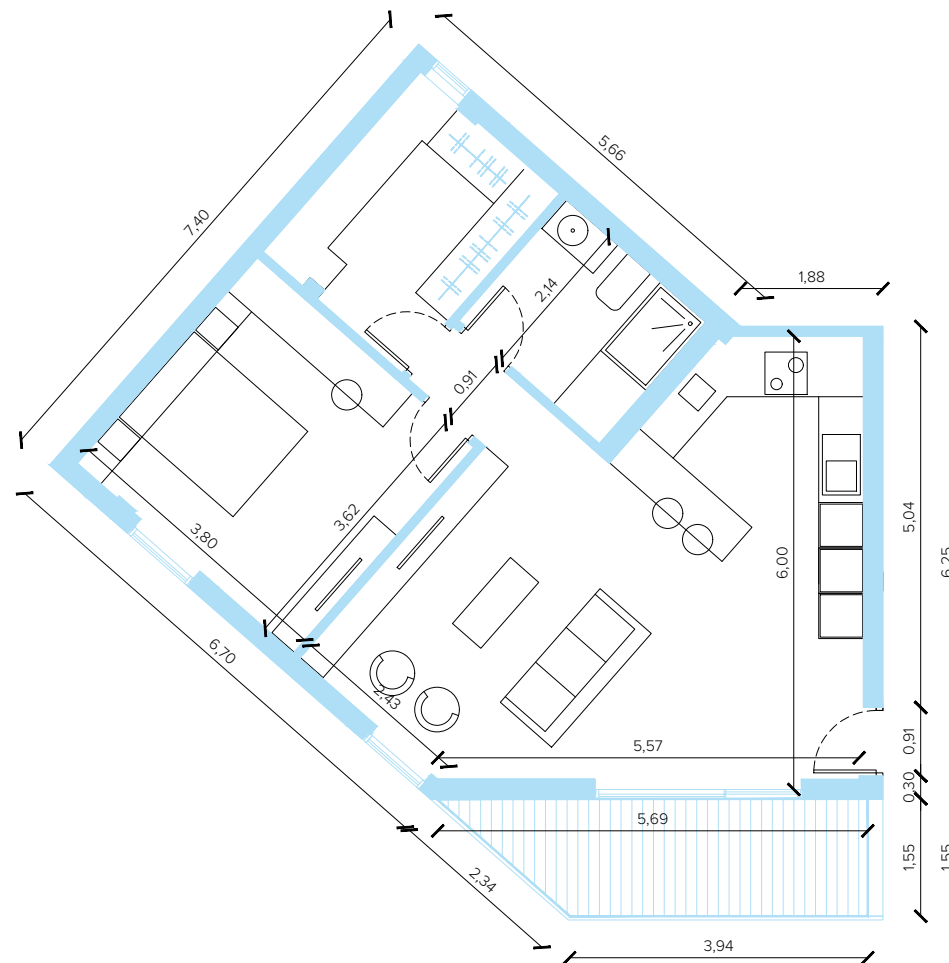

# Apartment G.01

**No. of Rooms:** 3  
**Surface:** 60.95 m<sup>2</sup>  
**Floor:** 1  
**Terrace:** 7.47m<sup>2</sup>

## Additional information

**Garden:** no  
**Swimming pool:** common  
**No. of bedrooms:** 2

Building 1

**expected view**

## **Apartment G.01**

**Window orientation**  
south

**Window view**  
beach

**Parking space**  
optional