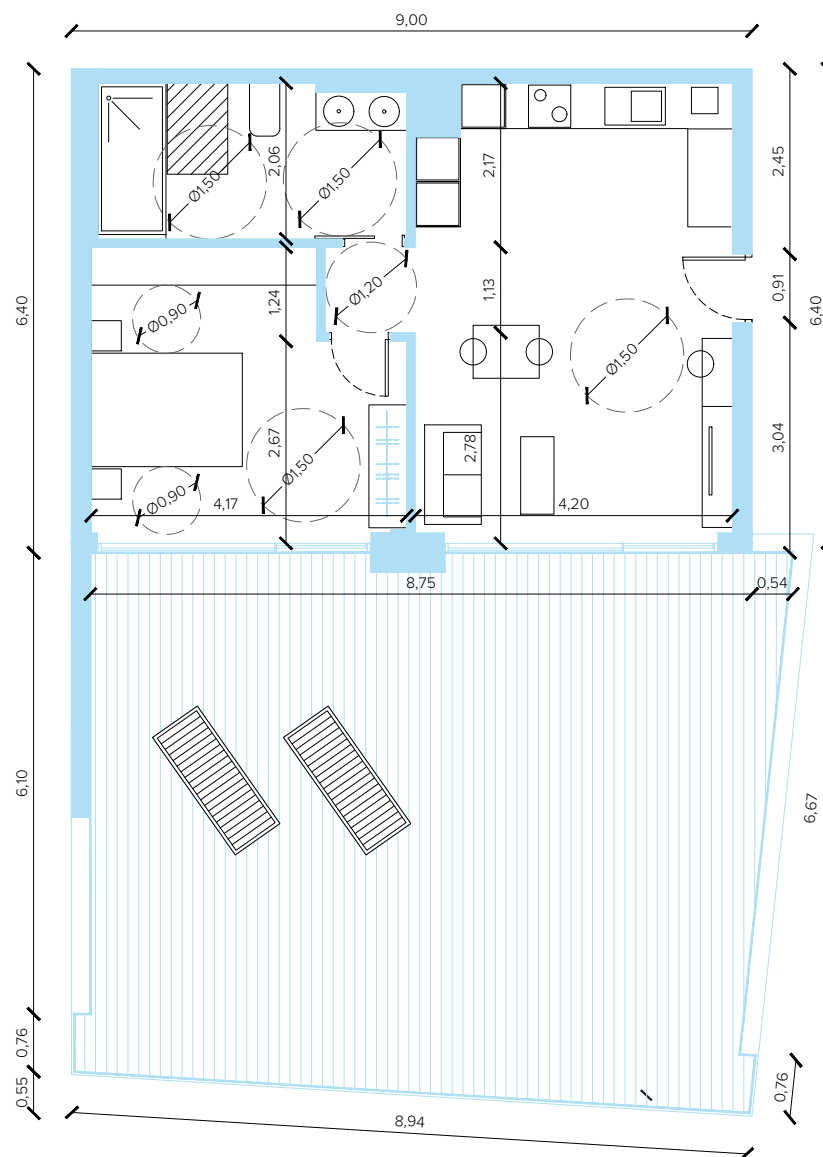

Apartment A.02

No. of Rooms: 2
Surface: 50.01 m²
Floor: 4
Terrace: 63.55 m²

Additional information

Garden: no
Swimming pool: common
No. of bedrooms: 1

Building 2

expected view

Apartment A.02

Window orientation
south

Window view
beach and marina

Parking space
optional