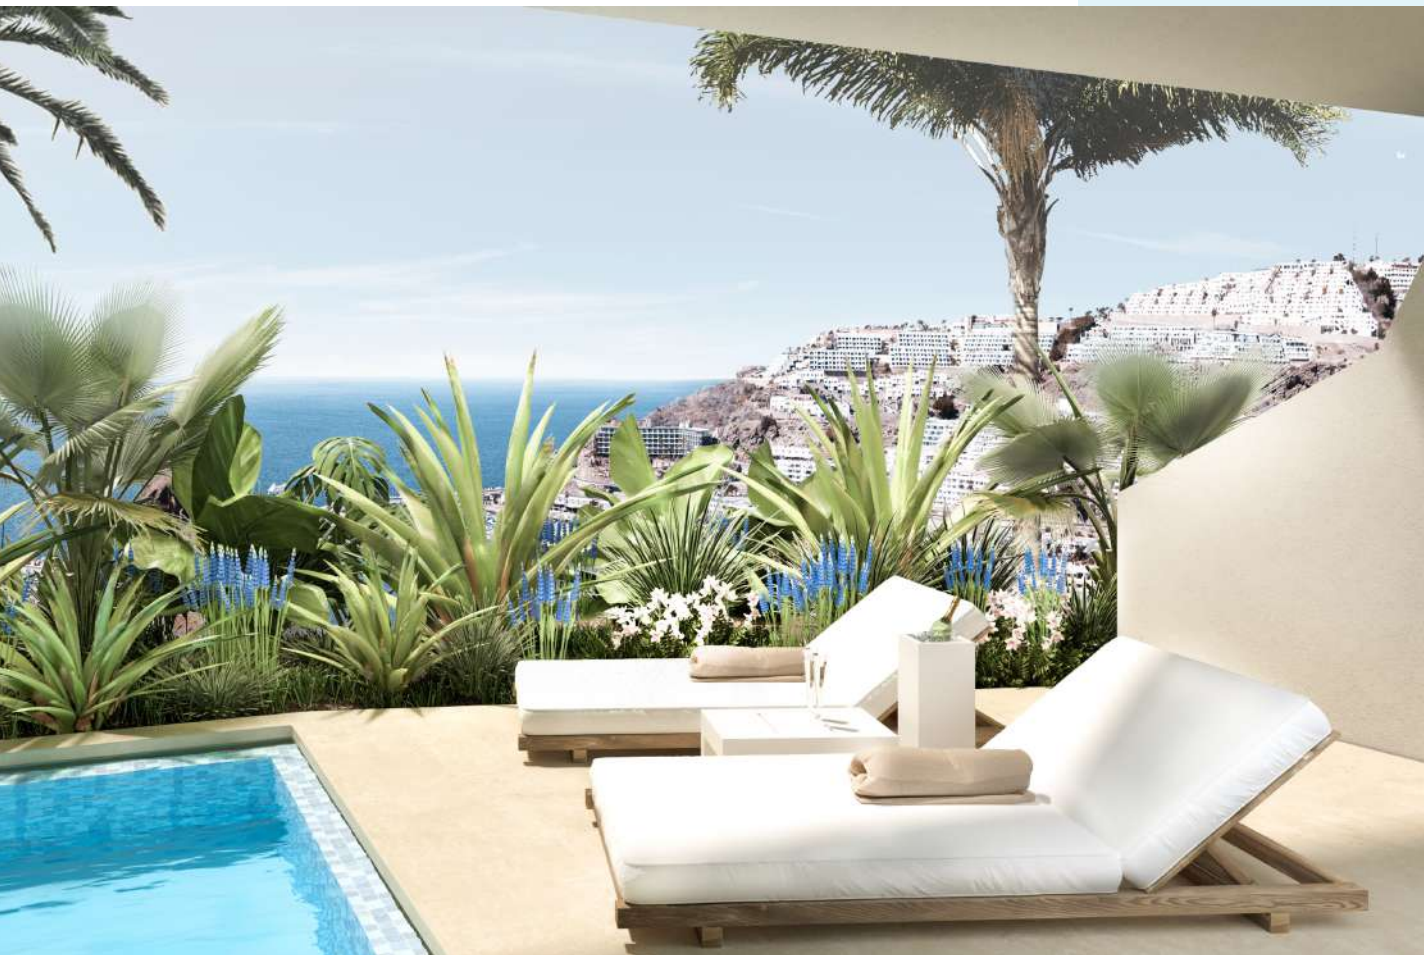

Apartment A.04

No. of Rooms: 2
Surface: 50.01 m²
Floor: 2
Terrace: 53.52 m² (including swimming pool)

Additional information

Garden: yes
Swimming pool: private and common
No. of bedrooms: 1

expected view

Apartment A.04

Window orientation
south

Window view
beach and marina

Parking space
optional