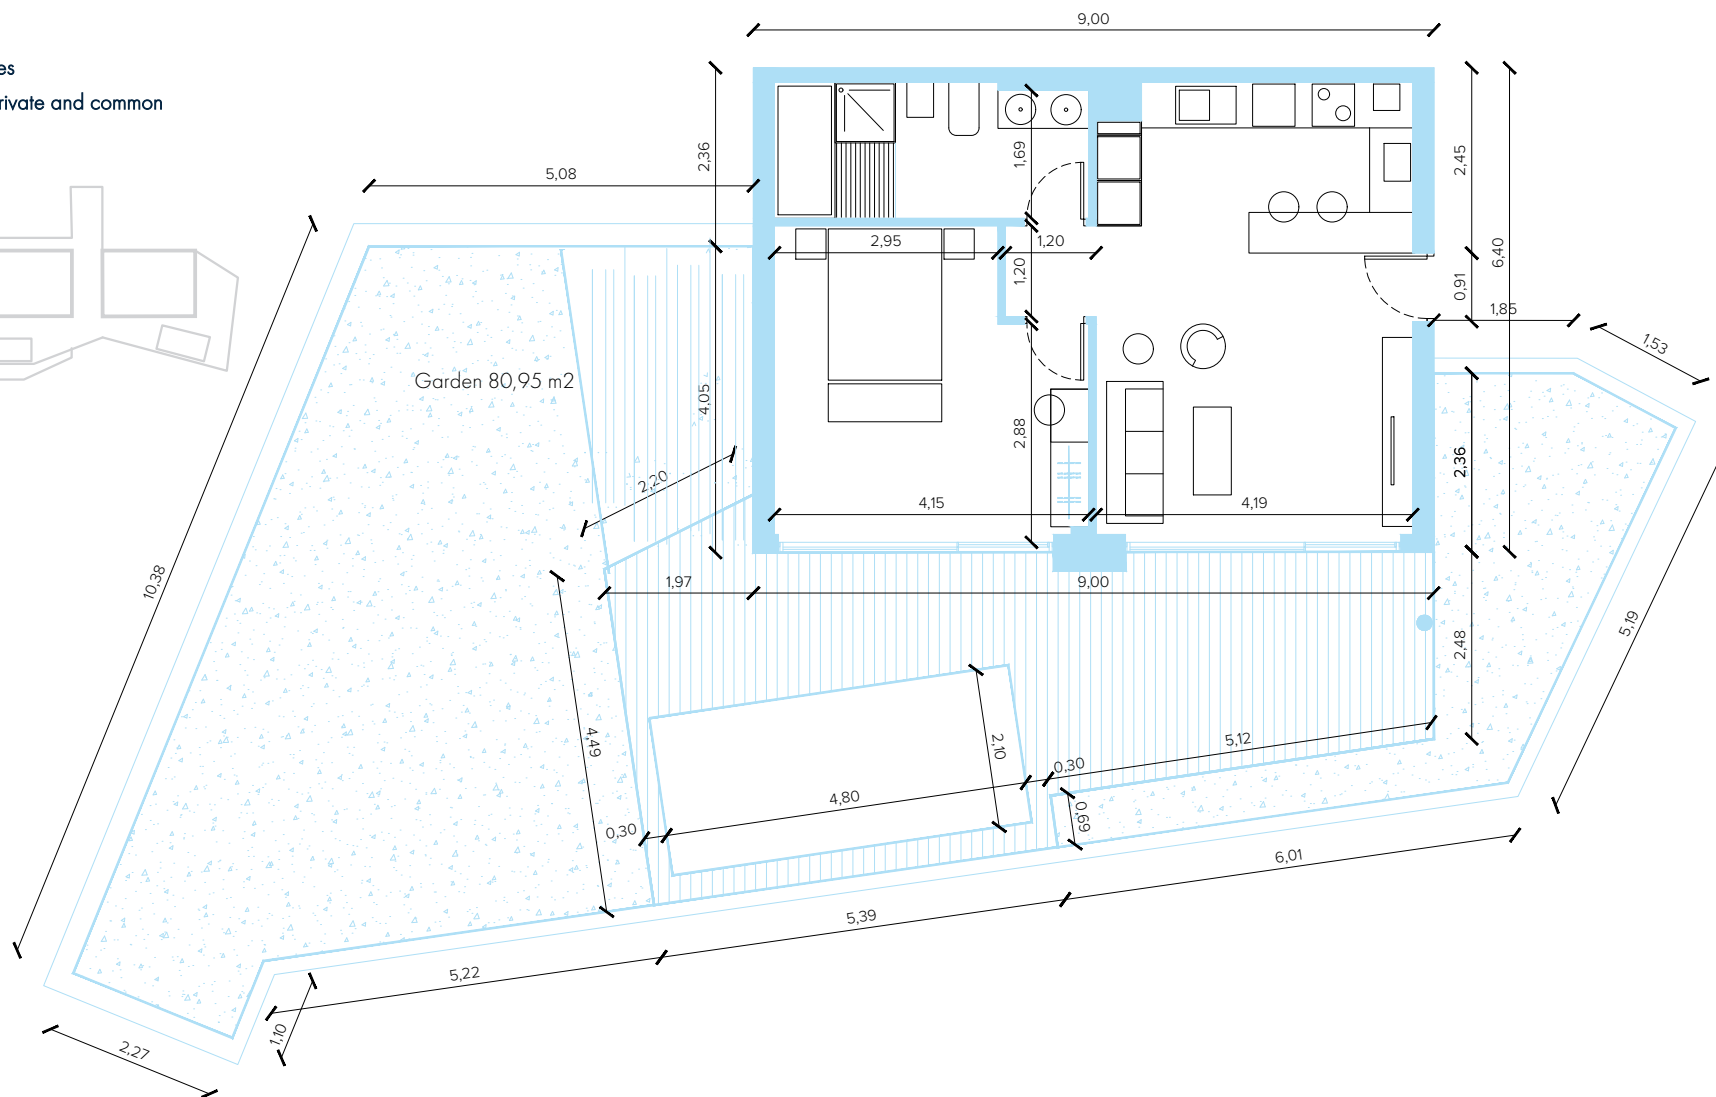

Apartment A.04

No. of Rooms: 2
Surface: 50.01 m²
Floor: 2
Terrace: 53.52 m² (including swimming pool)

Additional information

Garden: yes
Swimming pool: private and common
No. of bedrooms: 1

expected view

Apartment A.04

Window orientation
south

Window view
beach and marina

Parking space
optional